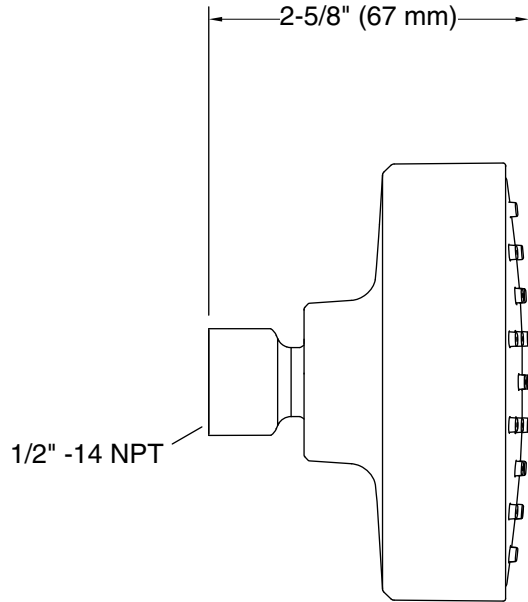

Technical Information

All product dimensions are nominal.

Drain included: No

Showerhead/Body Spray:

Rated maximum flow: 1.5 gal/min (5.7 l/min)

Notes

Install this product according to the installation guide.